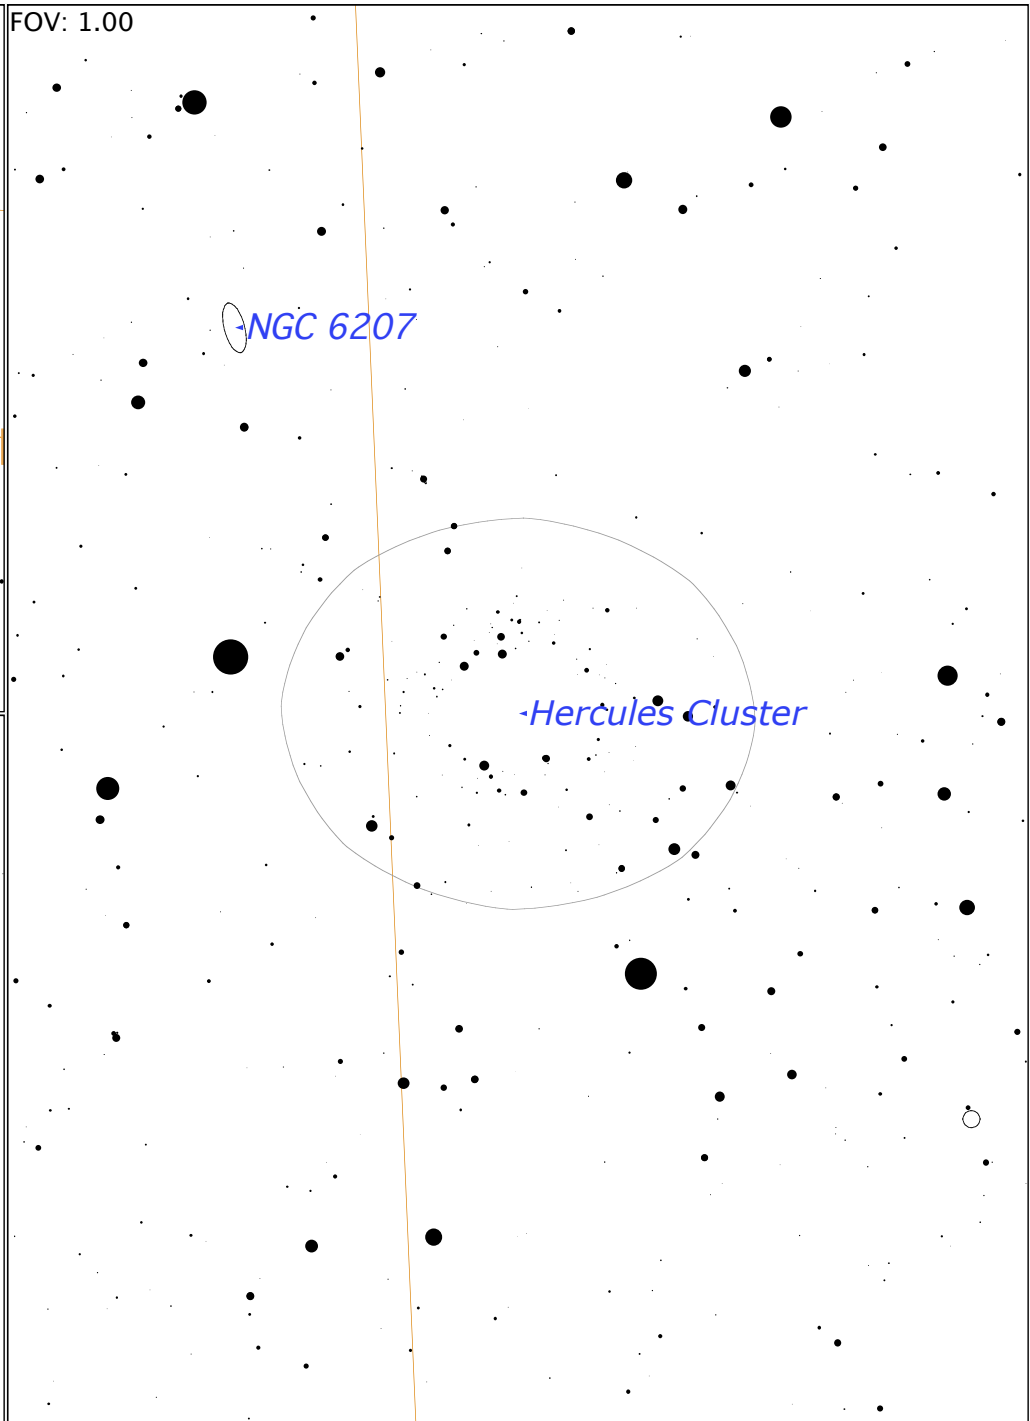

Starry Night  
FOV: 30.00

FOV: 1.00

FOV: 5.00

Hercules Cluster  
 Viewing from Coldwater, Canada  
 Chart centre (J2000): RA: 16h 41.675m Dec: 36° 27.324'  
 Altitude: 66° 1.391', Azimuth: 99° 51.931' (east)

Long: -79° 49' 23" Lat: 44° 45' 22"  
 2011/6/1 11:21:00 PM (Local)  
 Limiting Magnitude: 14.6

- ⊙ Globular Cluster
- ⊙ Cluster
- + Quasar
- ⊙ Variable
- Multiple
- ⊙ Planetary
- Galaxy