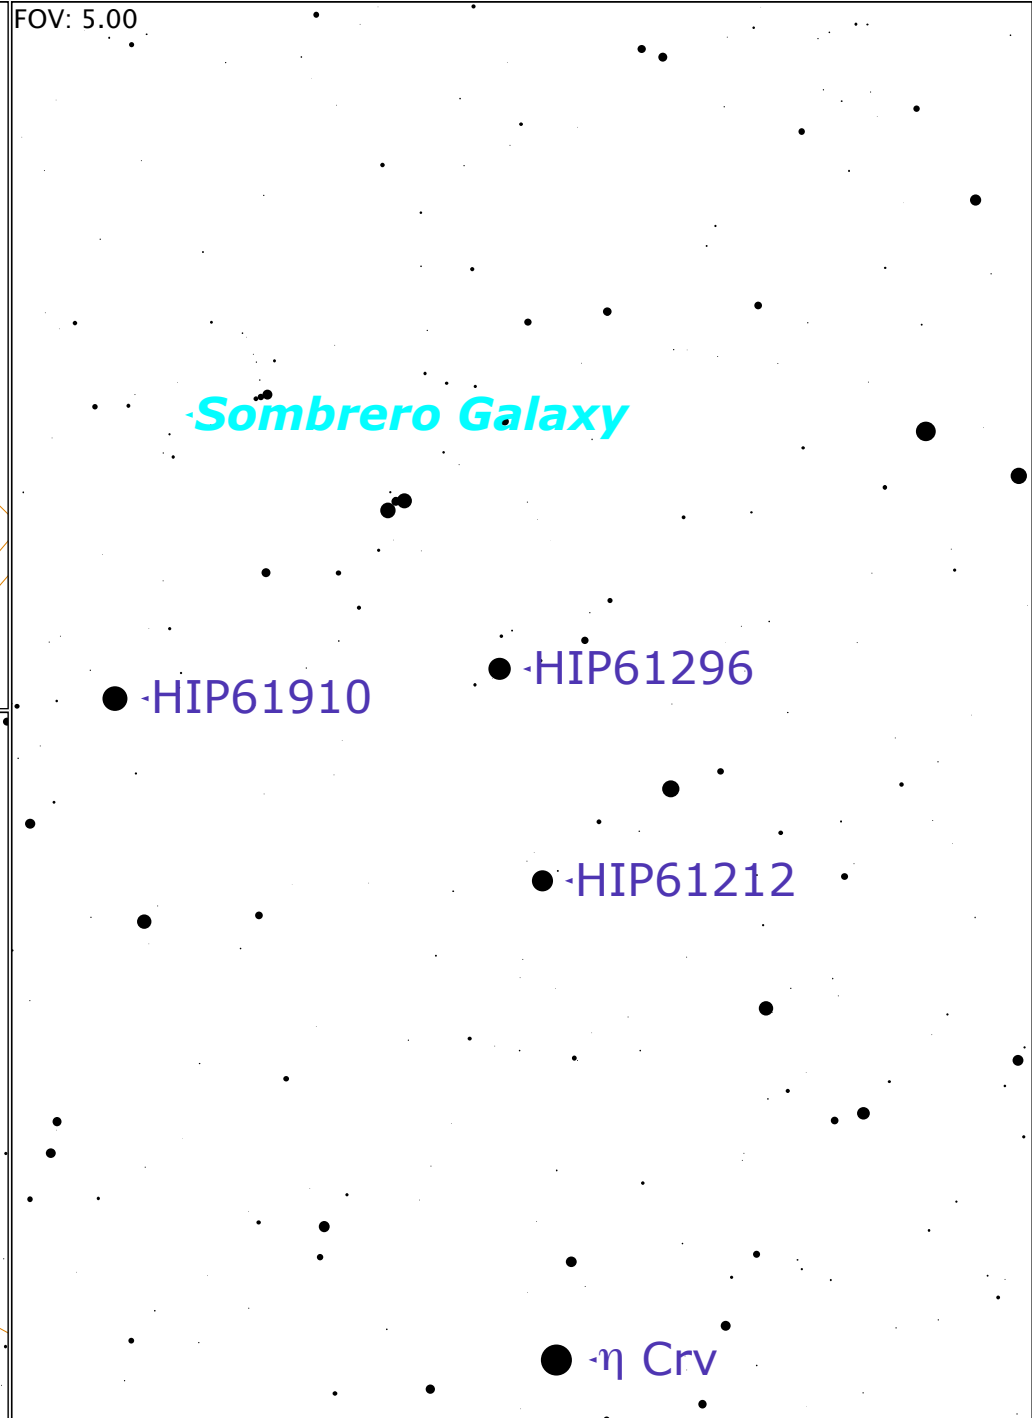

Starry Night
FOV: 30.00

FOV: 15.00

FOV: 5.00

Viewing from Coldwater, Canada
Chart centre (J2000): RA: 12h 33.105m Dec: -13° 1.795'
Altitude: 32° 8.362', Azimuth: 181° 58.790' (south)

Long: -79° 49' 23" Lat: 44° 45' 22"
2009/5/20 10:04:22 PM (Local)
Limiting Magnitude: 7.5

- ⊙ Globular Cluster ⊛ Variable ○ Galaxy
- ⊛ Cluster ⬛ Multiple
- + Quasar ◊ Planetary